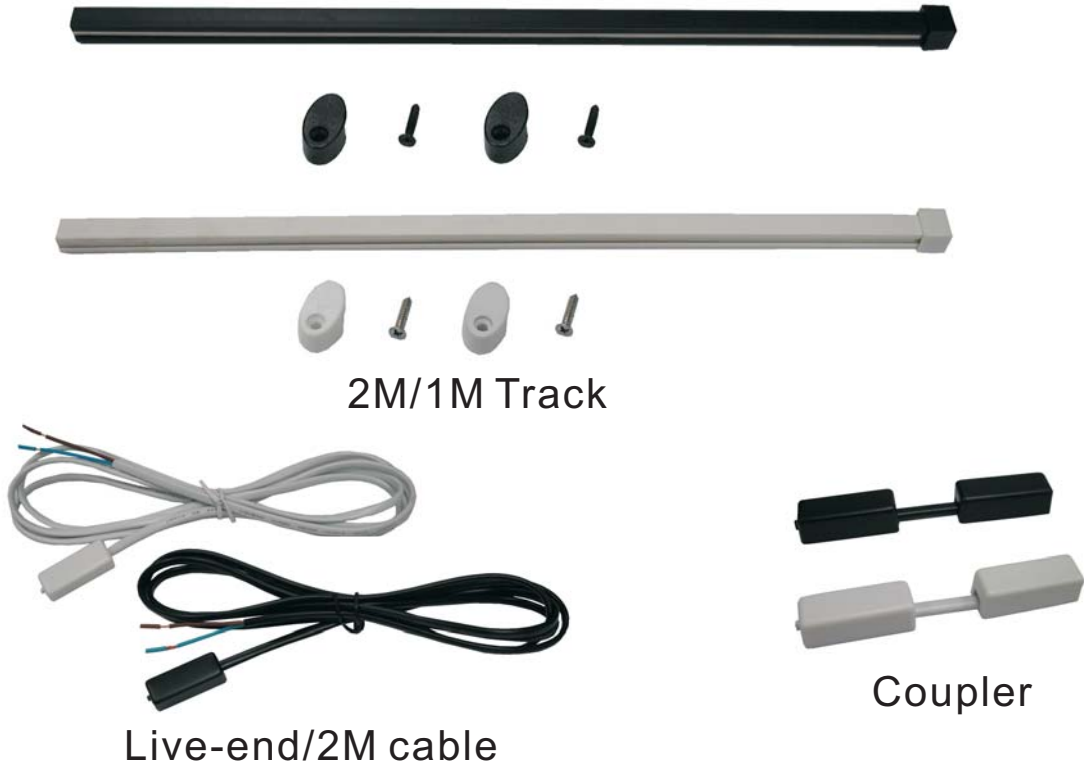

# MINI TRACK ACCESSORY

# CABINET & CEILING LIGHT WIRING KIT

Distribution block 6L & 2L

P2.5 Plug

Short Circuit Plug

Connector Box

Ext. Cable  
W/2P-AMP plug & jack

RGB Ext. Cable  
W/4P-AMP plug & jack

RGB Ext. Cable  
W/4P-MIC plug & jack