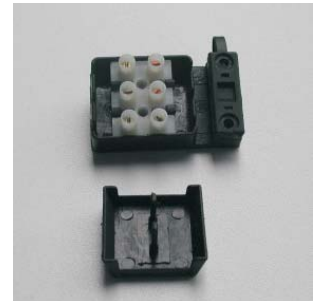

# CABINET & CEILING LIGHT WIRING KIT

Distribution block 6L & 2L

P2.5 Plug

Short Circuit Plug

Connector Box

Ext. Cable  
W/2P-AMP plug & jack

RGB Ext. Cable  
W/4P-AMP plug & jack

RGB Ext. Cable  
W/4P-MIC plug & jack