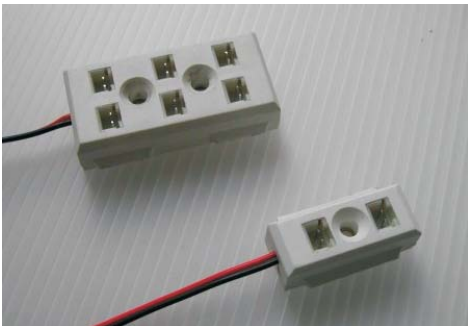

# CABINET & CEILING LIGHT WIRING KIT

Distribution block 6L & 2L

P2.5 Plug

Short Circuit Plug

Connector Box

Ext. Cable  
W/2P-AMP plug & jack

RGB Ext. Cable  
W/4P-AMP plug & jack

RGB Ext. Cable  
W/4P-MIC plug & jack