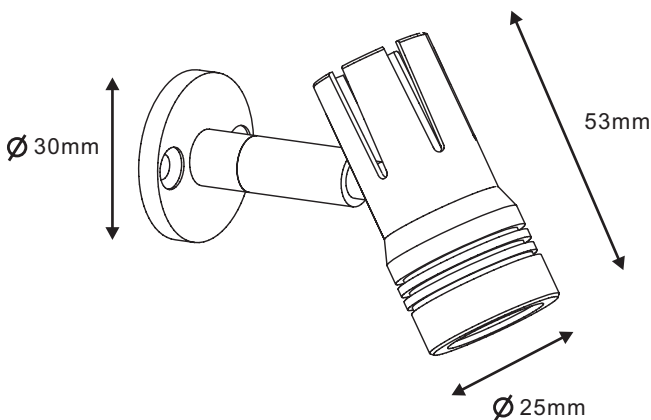

ETL W47-3W

LED reading spotlight adjustable, Wall

- Cree® XLamp® XR-E 3W LED 3000K/6000K
- 40/60 degrees Lens
- Series wiring
- Constant current Max.700mA
- Plated nickel satin
- Die cast aluminum

5F-2, NO. 495, SEC. 6, MIN CHUAN E. RD., NEI HU 11483 TAIPEI, TAIWAN
TEL: 886-2-2634-8528, 2634-0853 FAX: 886-2-2634-2239 E-mail: euphory@ms76.hinet.net