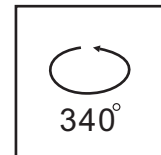

ETL W47-3W

LED reading spotlight adjustable, Wall

- Cree® XLamp® XR-E 3W LED 3000K/6000K
- 40/60 degrees Lens
- Series wiring
- Constant current Max.700mA
- Plated nickel satin
- Die cast aluminum

5F-2, NO. 495, SEC. 6, MIN CHUAN E. RD., NEI HU 11483 TAIPEI, TAIWAN
TEL: 886-2-2634-8528, 2634-0853 FAX: 886-2-2634-2239 E-mail: euphory@ms76.hinet.net