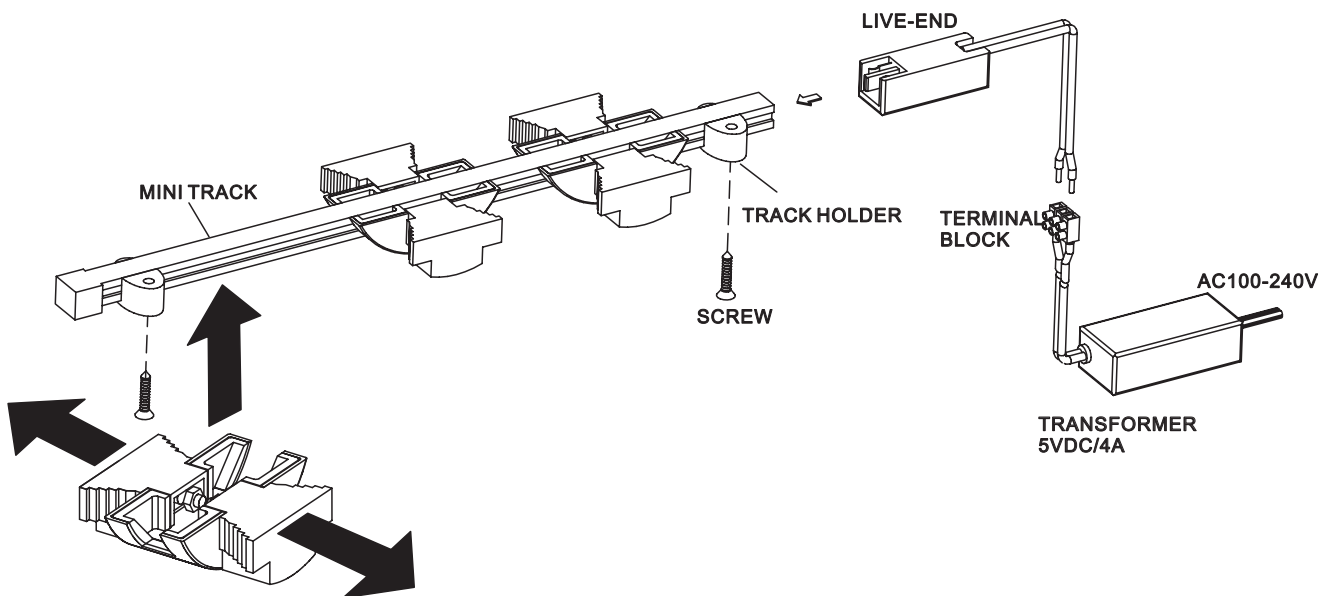

TRACK LIGHT

ETL M88-1W

LED Diffused light for mini track

- Cree® XLamp® XR-E 1W LED 3000K/6000K
- PC Transparent forested
- Input 5VDC/350mA
- Parallel wiring
- Nonpolarity
- For mini track white/black

5F-2, NO. 495, SEC. 6, MIN CHUAN E. RD., NEI HU 11483 TAIPEI, TAIWAN
TEL: 886-2-2634-8528, 2634-0853 FAX: 886-2-2634-2239 E-mail: euphory@ms76.hinet.net