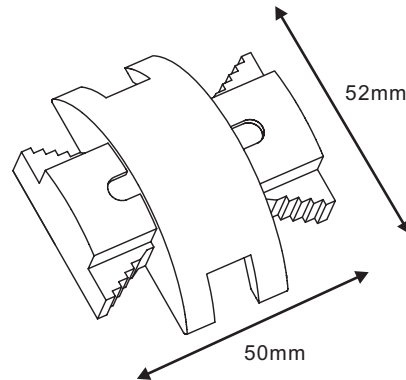

TRACK LIGHT

ETL M88-1W

LED Diffused light for mini track

- Cree® XLamp® XR-E 1W LED 3000K/6000K
- PC Transparent forested
- Input 5VDC/350mA
- Parallel wiring
- Nonpolarity
- For mini track white/black

5F-2, NO. 495, SEC. 6, MIN CHUAN E. RD., NEI HU 11483 TAIPEI, TAIWAN
TEL: 886-2-2634-8528, 2634-0853 FAX: 886-2-2634-2239 E-mail: euphory@ms76.hinet.net