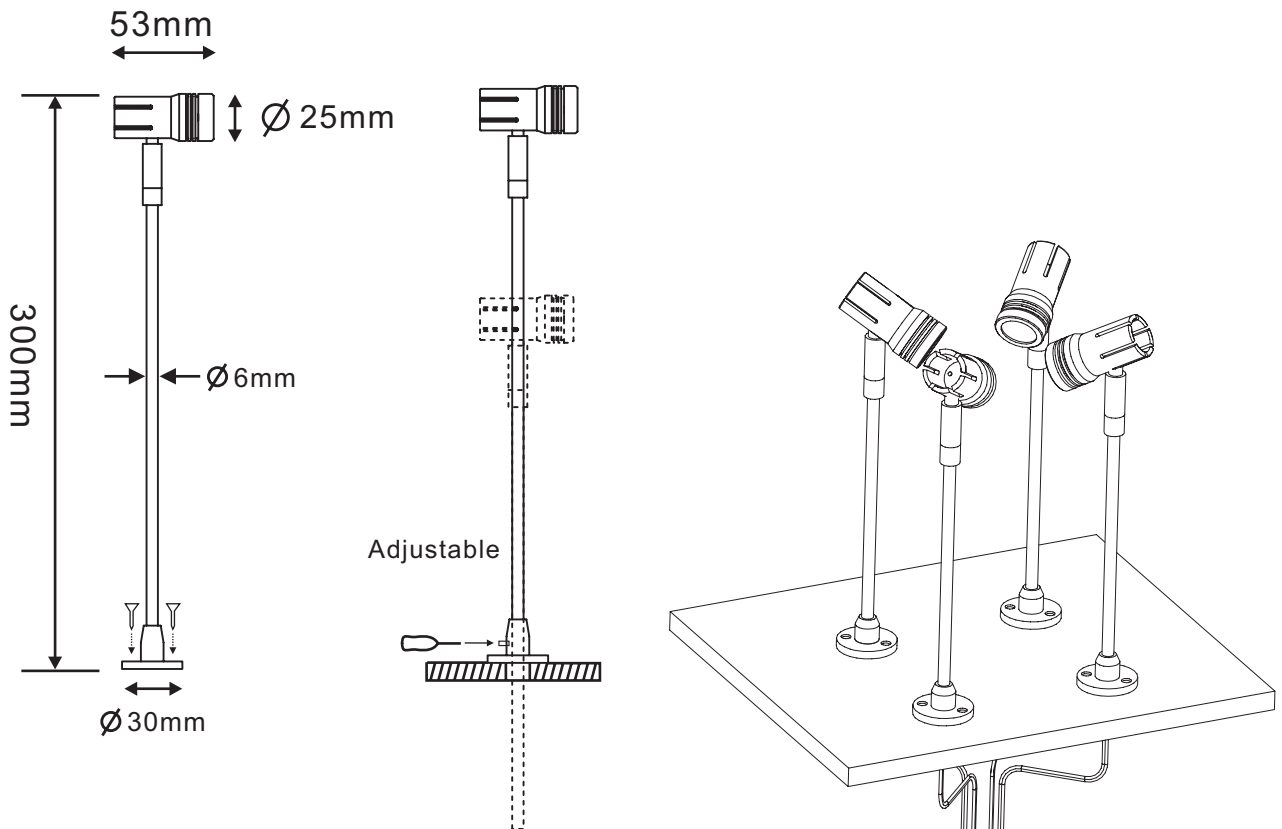

CABINET LIGHT

ETL C47-3W

LED display spotlight adjustable, Stand with brass pillar

- Cree® XLamp® XR-E 3W LED 3000K/6000K
- 40/60 degrees Lens
- Series wiring
- Constant current Max.700mA
- Plated nickel satin
- Die cast aluminum