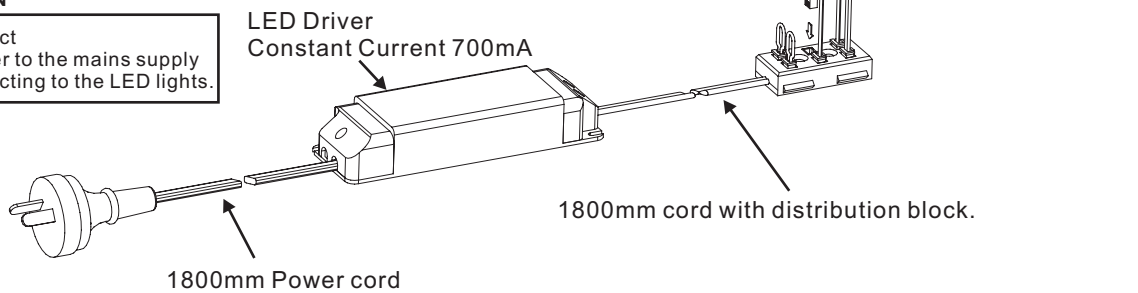

CAUTION

Do not connect the LED driver to the mains supply before connecting to the LED lights.

5F-2, NO. 495, SEC. 6, MIN CHUAN E. RD., NEI HU 11483 TAIPEI, TAIWAN
TEL: 886-2-2634-8528, 2634-0853 FAX: 886-2-2634-2239 E-mail: euphory@ms76.hinet.net

www.euphoria.com.tw