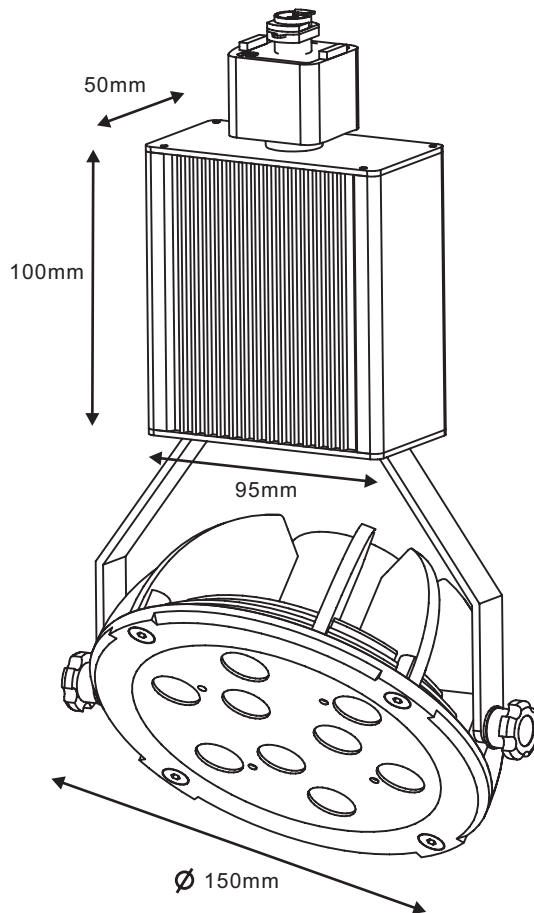

## TRACK LIGHT

### ETL AC200-3Wx9 LED Track light, Die cast aluminum head, Adjustable

- Cree® XLamp® XR-E 3Wx9 LED 3000K/6000K
- 25/40 degrees Lens
- Input 100-240VAC
- Two or Three or Four-Wired Track system
- Parallel wiring
- White & Black painting finishing
- Die cast aluminum