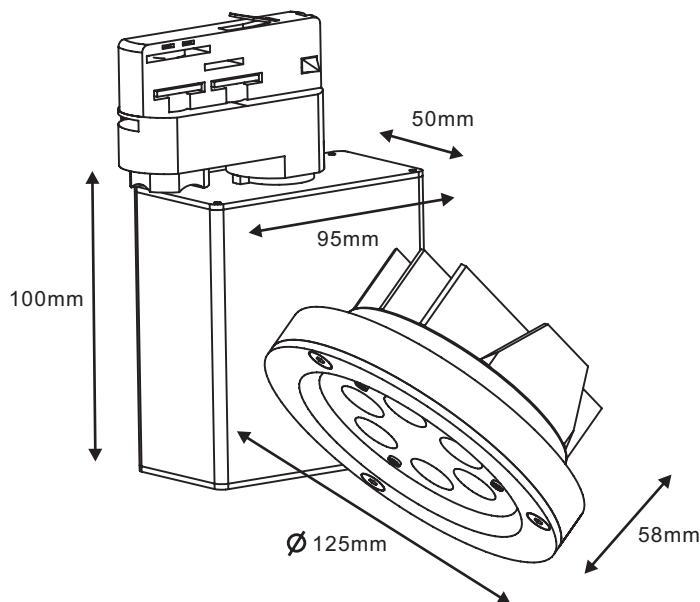

TRACK LIGHT

ETL AC180-3Wx6 LED Track light, Die cast aluminum head, Adjustable

- Cree® XLamp® XR-E 3Wx6 LED 3000K/6000K
- 25/40 degrees Lens
- Input 100-240VAC
- Four Wired Track system
- Parallel wiring
- White & Black painting finishing
- Die cast aluminum