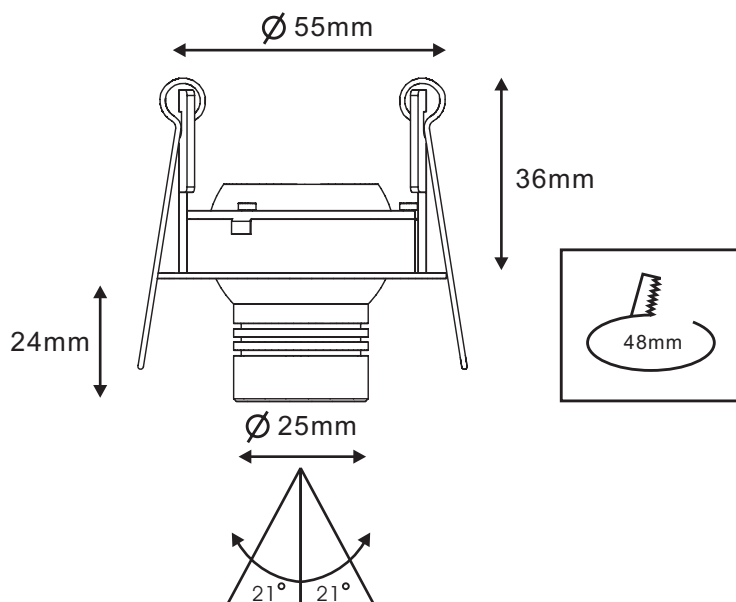

ESL S36-C3W LED spotlight adjustable

- Cree® XLamp® XR-E 3W LED 3000K/6000K
- 25/40 degrees Lens
- Series wiring
- Constant current Max.700mA
- Plated nickel satin
- Die cast aluminum

5F-2, NO. 495, SEC. 6, MIN CHUAN E. RD., NEI HU 11483 TAIPEI, TAIWAN
TEL: 886-2-2634-8528, 2634-0853 FAX: 886-2-2634-2239 E-mail: euphory@ms76.hinet.net