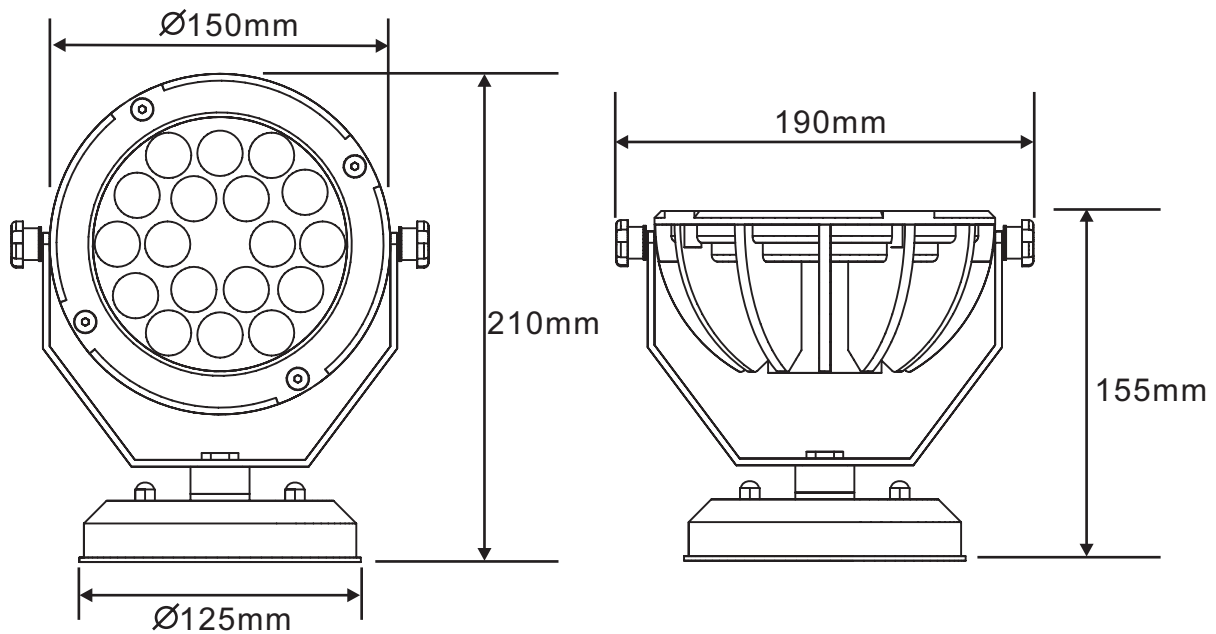

EPL 220S RGB 18W LED RGB Spotlights, Adjustable, Stand

- EDISON 1W LEDx18 (Rx6+Gx6+Bx6)
- 15 degrees Lens
- Input common+24VDC/-R/-G/-B
- White painting finishing
- Die cast aluminum
- For indoor use

5F-2, NO. 495, SEC. 6, MIN CHUAN E. RD., NEI HU 11483 TAIPEI, TAIWAN
TEL: 886-2-2634-8528, 2634-0853 FAX: 886-2-2634-2239 E-mail: euphory@ms76.hinet.net