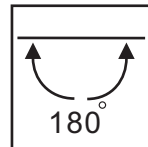

EPL 220S RGB 18W LED RGB Spotlights, Adjustable, Stand

- EDISON 1W LEDx18 (Rx6+Gx6+Bx6)
- 15 degrees Lens
- Input common+24VDC/-R/-G/-B
- White painting finishing
- Die cast aluminum
- For indoor use

5F-2, NO. 495, SEC. 6, MIN CHUAN E. RD., NEI HU 11483 TAIPEI, TAIWAN
TEL: 886-2-2634-8528, 2634-0853 FAX: 886-2-2634-2239 E-mail: euphory@ms76.hinet.net