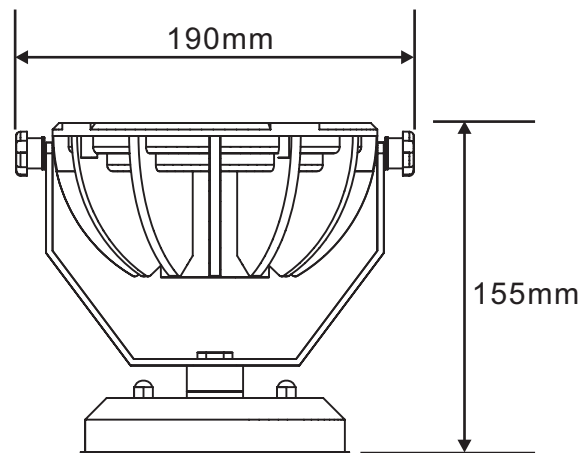

CEILING LIGHT

EPL 220S-3Wx9 LED Spotlights, Adjustable, Stand or Ceiling

- Cree® XLamp® XR-E 3Wx9 LED 3000K/6000K
- 25/40/60 degrees Lens
- Constant current Max.700mA or 24VDC
- White painting finishing
- Die cast aluminum
- For indoor use