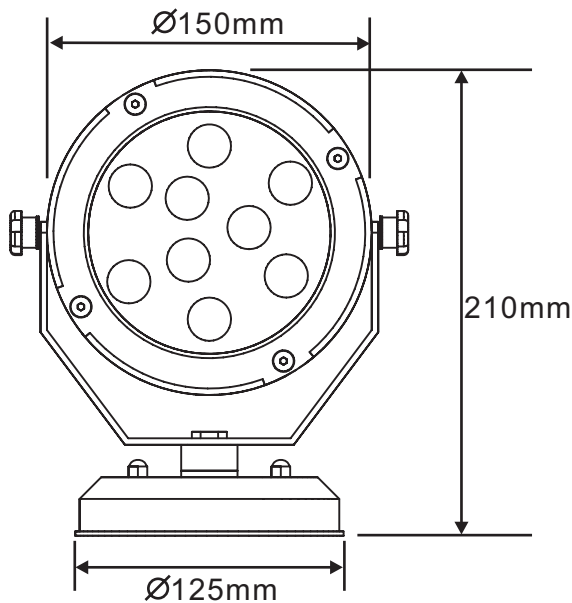

CEILING LIGHT

EPL 220S-3Wx9 LED Spotlights, Adjustable, Stand or Ceiling

- Cree® XLamp® XR-E 3Wx9 LED 3000K/6000K
- 25/40/60 degrees Lens
- Constant current Max.700mA or 24VDC
- White painting finishing
- Die cast aluminum
- For indoor use