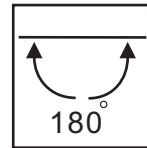

CEILING LIGHT

EPL 220S-3Wx9 LED Spotlights, Adjustable, Stand or Ceiling

- Cree® XLamp® XR-E 3Wx9 LED 3000K/6000K
- 25/40/60 degrees Lens
- Constant current Max.700mA or 24VDC
- White painting finishing
- Die cast aluminum
- For indoor use