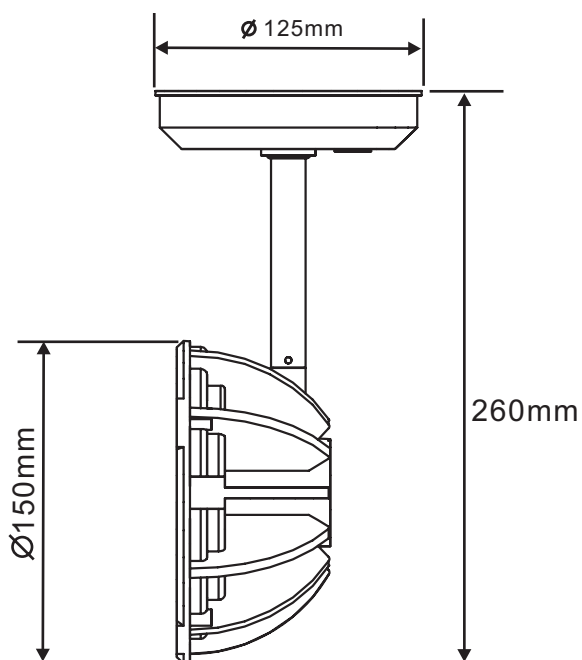

RGB LIGHT

EPL 220P RGB 18W

LED RGB Spotlights, Adjustable, Ceiling

- EDISON 1W LEDx18 (R×6+G×6+B×6)
- 15 degrees Lens
- Input common+24VDC/-R/-G/-B
- White painting finishing
- Die cast aluminum
- For indoor use