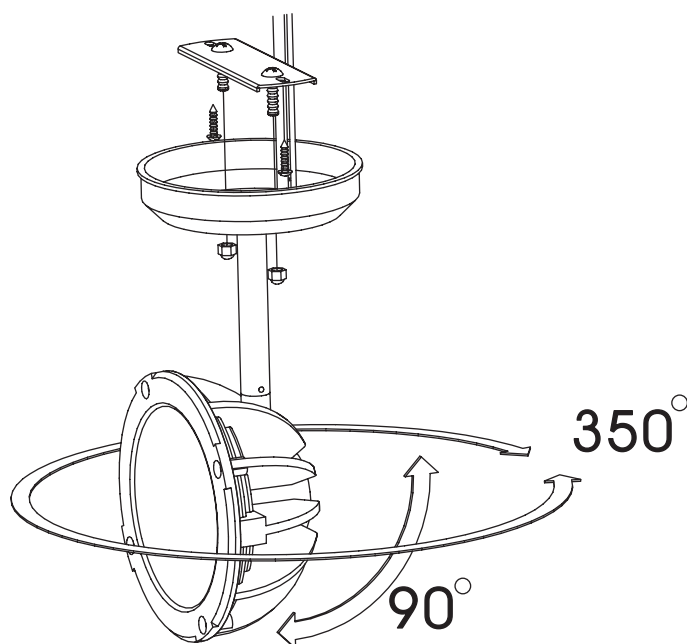

RGB LIGHT

EPL 220P RGB 18W

LED RGB Spotlights, Adjustable, Ceiling

- EDISON 1W LEDx18 (R×6+G×6+B×6)
- 15 degrees Lens
- Input common+24VDC/-R/-G/-B
- White painting finishing
- Die cast aluminum
- For indoor use