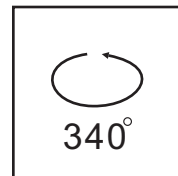

CEILING LIGHT

EDL 425-3Wx3 LED Spotlight, Ceiling

- Cree® XLamp® XR-E 3Wx3 LED 3000K/6000K
- 25/40/60 degrees Lens
- Input 100-240VAC or 12VDC
- White painting finishing
- Die cast aluminum & PC canopy

5F-2, NO. 495, SEC. 6, MIN CHUAN E. RD., NEI HU 11483 TAIPEI, TAIWAN  
TEL: 886-2-2634-8528, 2634-0853 FAX: 886-2-2634-2239 E-mail: euphory@ms76.hinet.net