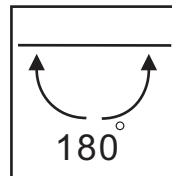

CEILING LIGHT

EDL 425-3Wx3 LED Spotlight, Ceiling

- Cree® XLamp® XR-E 3Wx3 LED 3000K/6000K
- 25/40/60 degrees Lens
- Input 100-240VAC or 12VDC
- White painting finishing
- Die cast aluminum & PC canopy

5F-2, NO. 495, SEC. 6, MIN CHUAN E. RD., NEI HU 11483 TAIPEI, TAIWAN  
TEL: 886-2-2634-8528, 2634-0853 FAX: 886-2-2634-2239 E-mail: euphory@ms76.hinet.net