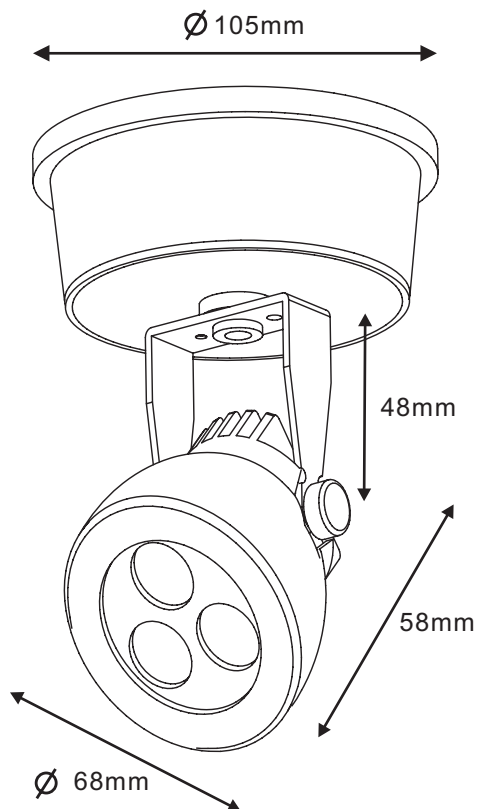

CEILING LIGHT

EDL 425-3Wx3 LED Spotlight, Ceiling

- Cree® XLamp® XR-E 3Wx3 LED 3000K/6000K
- 25/40/60 degrees Lens
- Input 100-240VAC or 12VDC
- White painting finishing
- Die cast aluminum & PC canopy

5F-2, NO. 495, SEC. 6, MIN CHUAN E. RD., NEI HU 11483 TAIPEI, TAIWAN  
TEL: 886-2-2634-8528, 2634-0853 FAX: 886-2-2634-2239 E-mail: euphory@ms76.hinet.net