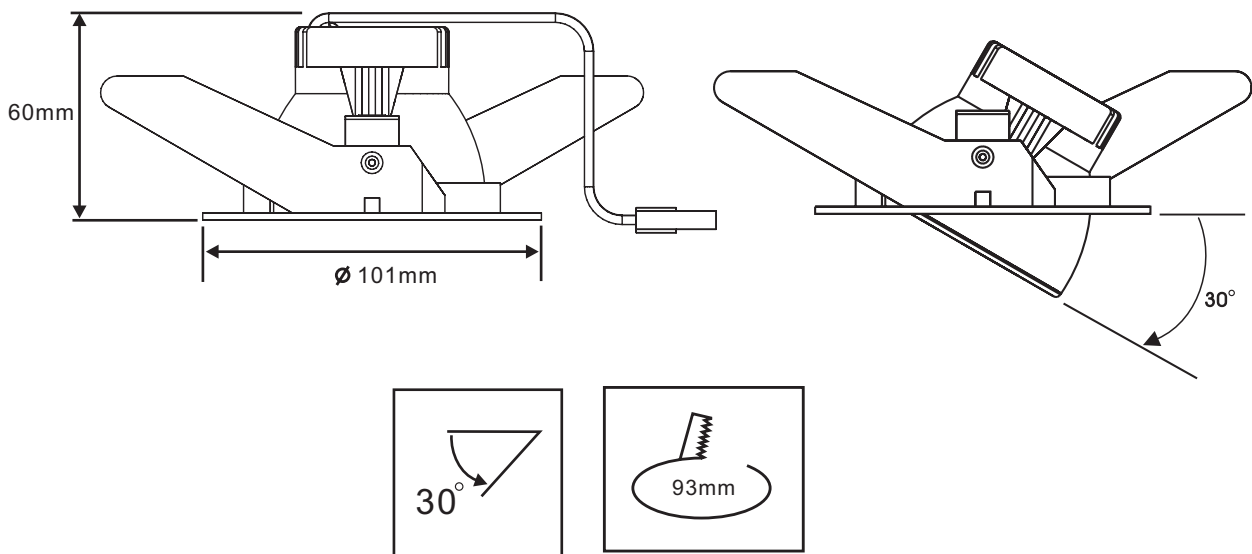

EDL 415 RGB 9W

LED RGB Downlight, Gimbaled

- EDISON 3 in 1 (1Wx3) RGB LED x3
- 40 degrees Lens
- Input common+12VDC/-R/-G/-B
- White painting finishing
- Die cast aluminum

5F-2, NO. 495, SEC. 6, MIN CHUAN E. RD., NEI HU 11483 TAIPEI, TAIWAN
 TEL: 886-2-2634-8528, 2634-0853 FAX: 886-2-2634-2239 E-mail: euphory@ms76.hinet.net