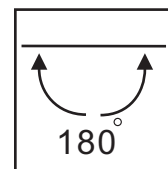

# EDL 405-3Wx3 LED Spotlight, Surface mounted

- Cree® XLamp® XR-E 3Wx3 LED 3000K/6000K
- 25/40/60 degrees Lens
- Constant current Max.700mA or 12VDC
- White painting finishing
- Die cast aluminum

5F-2, NO. 495, SEC. 6, MIN CHUAN E. RD., NEI HU 11483 TAIPEI, TAIWAN  
TEL: 886-2-2634-8528, 2634-0853 FAX: 886-2-2634-2239 E-mail: euphory@ms76.hinet.net