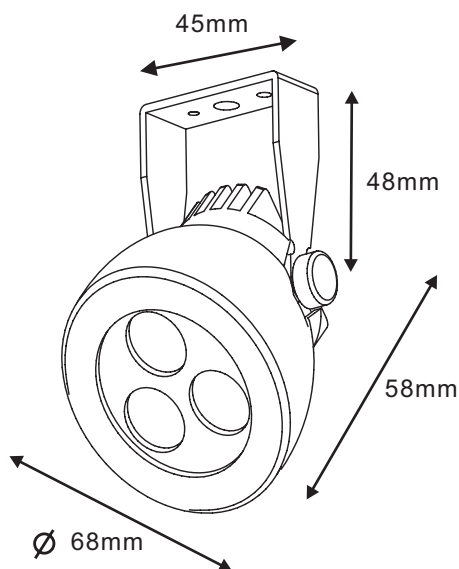

# EDL 405-3Wx3 LED Spotlight, Surface mounted

- Cree® XLamp® XR-E 3Wx3 LED 3000K/6000K
- 25/40/60 degrees Lens
- Constant current Max.700mA or 12VDC
- White painting finishing
- Die cast aluminum

5F-2, NO. 495, SEC. 6, MIN CHUAN E. RD., NEI HU 11483 TAIPEI, TAIWAN  
TEL: 886-2-2634-8528, 2634-0853 FAX: 886-2-2634-2239 E-mail: euphory@ms76.hinet.net